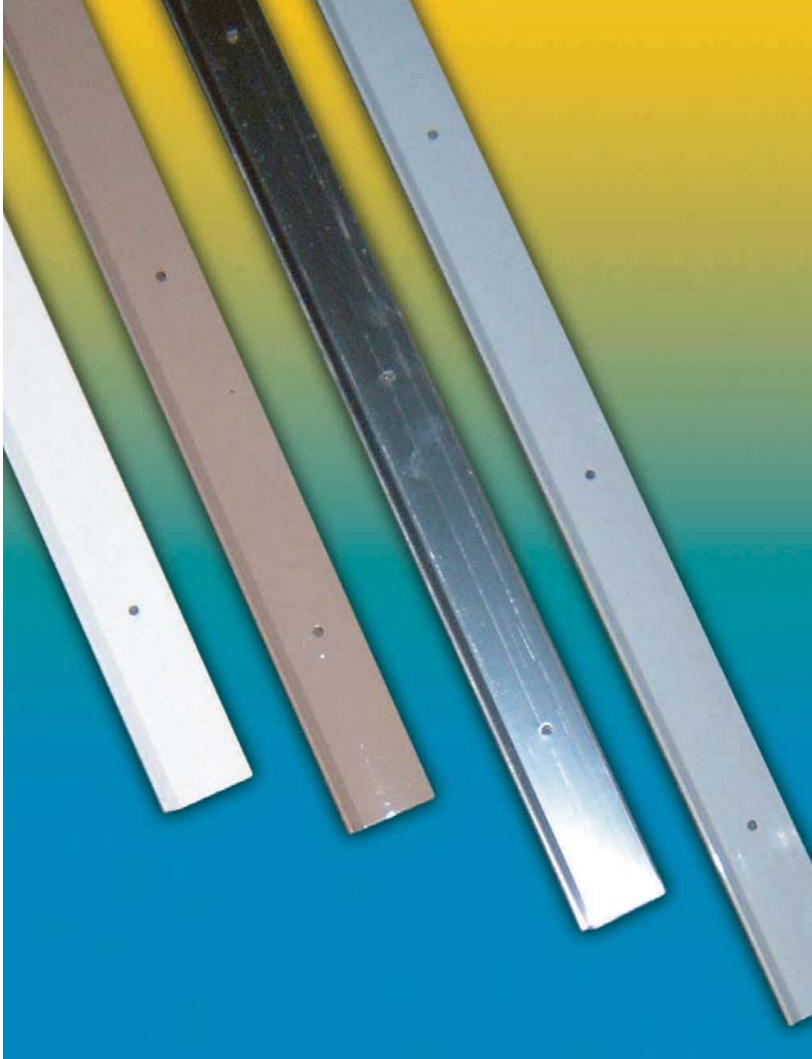

DecTec[®] PRODUCT PROFILE

THE PRODUCT ADVANTAGE

Our weather-resistant termination bar is used to secure fully adhered membranes to any vertical surface. Especially handy for terminating onto cement, brick, or other rough wall surfaces, the powder-coated finish and aluminum construction will keep looking good for years. We always recommend the use of a continuous run of butyl tape, or bead of good quality polyurethane caulk, between the wall and membrane at the line of attachment and penetration to create a good compressive seal to further protect against water intrusion.

PRODUCT NAME: ALUMINUM TERMINATION BAR

FEATURES:

- Powder coated durable finish available in 3 colors: Grey, Tan, and White. (mill finish also available).
- Extruded Aluminum - won't rust!
- 1.5" wide with integral drip kick out.
- 10' Lengths
- Pre-drilled at 6 inch intervals